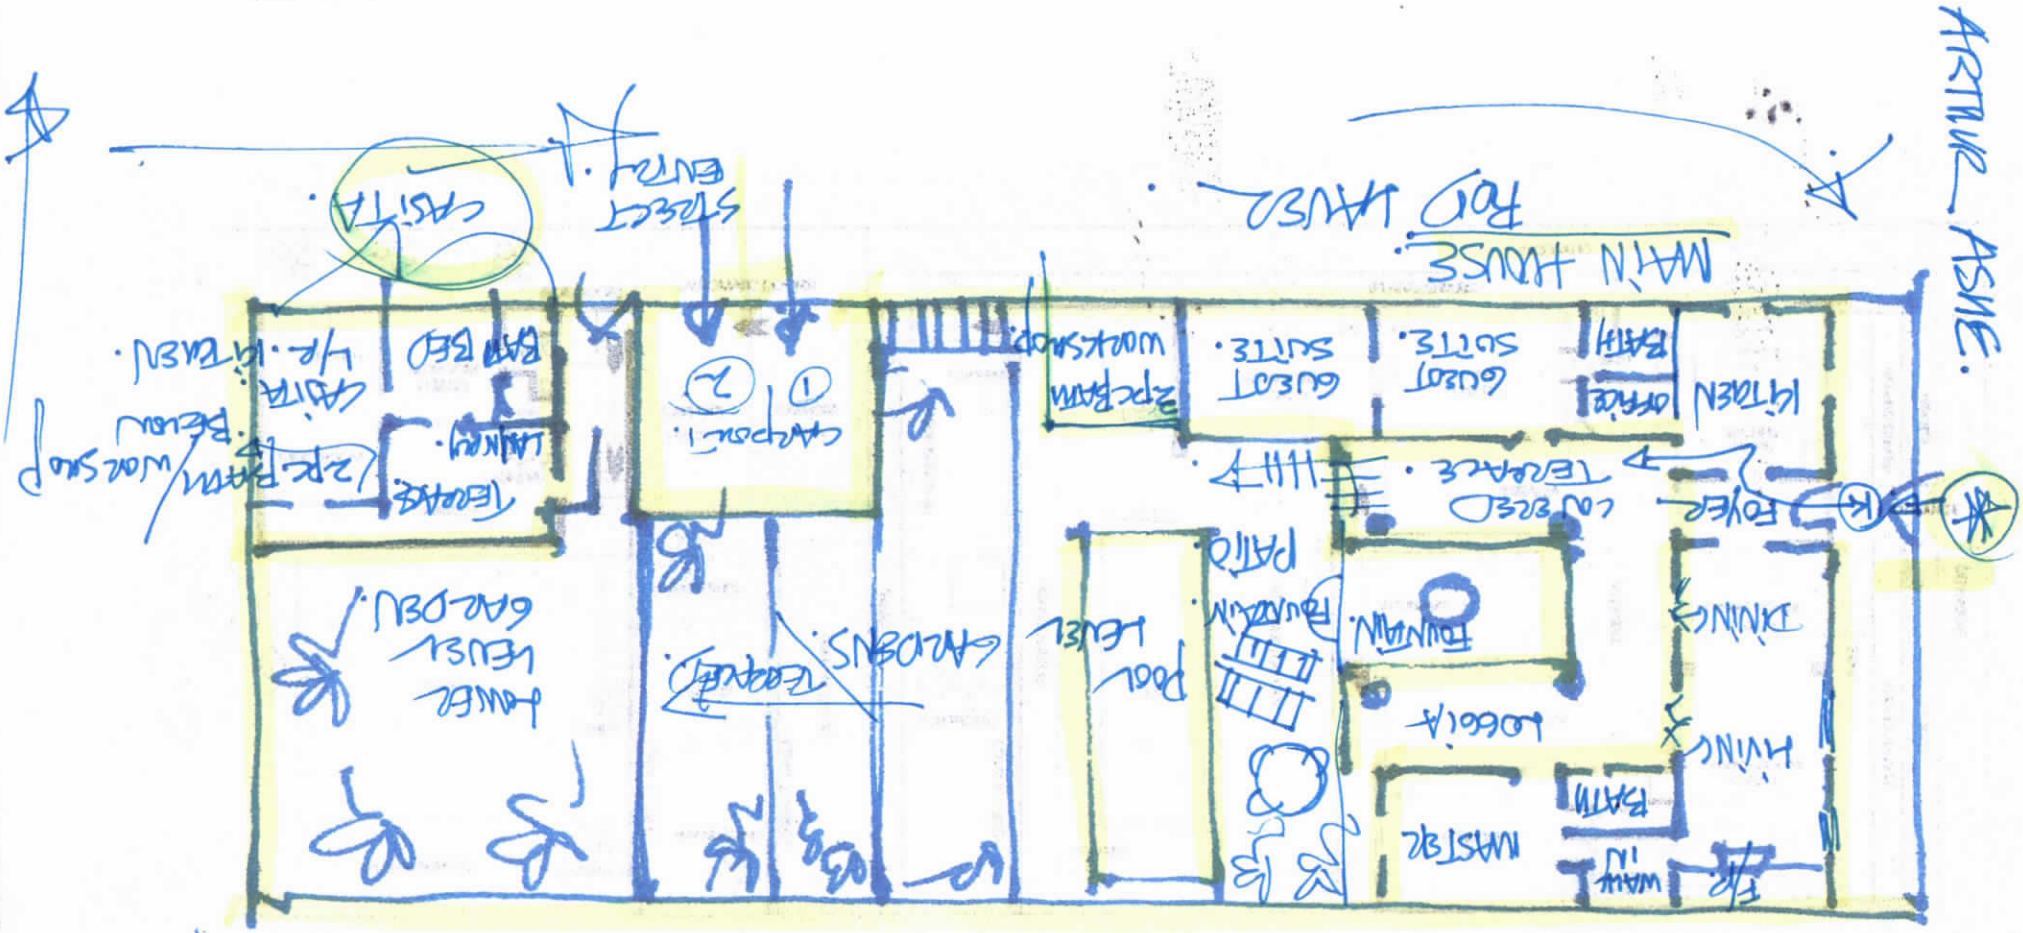

SINCE FIRST - MAIN HOUSE - ENTRY - ARTWORK ASNE.  
 GATE - FRONT - DOOR - PASS THROUGH KITCHEN TO OUTDOOR  
 TERRACE DOORS. - CASITA - DOWN LEVEL.

ARTWORK ASNE.

CASITA - FRONT DOOR - PASS THROUGH KITCHEN TO OUTDOOR  
 TERRACE DOORS. - SINCE FIRST - MAIN HOUSE - ENTRY - ARTWORK ASNE.